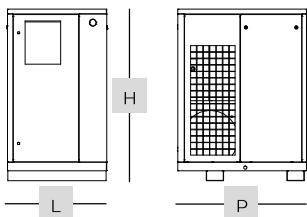

NEW SILVER 41 ÷ 51

Trasmissione a cinghia / *Belt drive*

Compressori d'aria silenziosi rotativi a vite

Silent rotary screw compressors

HIGH EFFICIENCY
MOTOR IE3

Modulo: solo compressore
Module: only compressor

Type	Code							LxPxH					
	EAN CODE	dB (A)	l/min	CFM	m³/h	bar	psi	BSP	HP	kW	mm in	kg lb	
NEW SILVER 41	8090387674	<i>on request</i>	4140	146	248	8	116				920x1195x1590	580	
	8090387682	<i>on request</i>	74	3620	128	217	10	145	1"	40	30	36,2x47,0x62,6	1279
	8090387690	<i>on request</i>		3150	111	189	13	188					
NEW SILVER 51	8090387708	<i>on request</i>		5320	188	319	8	116				920x1195x1590	600
	8090387716	<i>on request</i>	75	4950	175	297	10	145	1"	50	37	36,2x47,0x62,6	1323
	8090387724	<i>on request</i>		4240	150	254	13	188					

Alimentazione standard 400V/50Hz/3 / *Standard input 400V/50Hz/3*
Disponibili versioni / *Version available: 230V/50Hz/3 - 220V/60Hz/3 - 380V/60Hz/3 - 460V/60Hz/3*