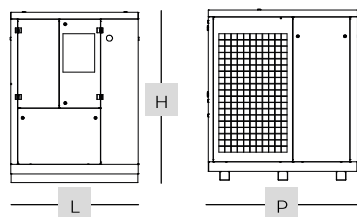

NEW SILVER 101

Modulo: solo compressore
Module: only compressor

Type	Code											LxPxH	
		EAN CODE	dB (A)	l/min	CFM	m³/h	bar	psi	BSP	HP	kW	mm in	kg lb
NEW SILVER 61	8090387765	on request		7100	251	426	8	116					
	8090387773	on request	75	6100	215	366	10	145	1 1/2"	60	45	1020x1300x1765	920
	8090387781	on request		5300	187	318	13	188				40,2x51,2x69,5	2028
NEW SILVER 76	8090387799	on request		9100	321	546	8	116					
	8090387807	on request	76	7900	279	474	10	145	1 1/2"	75	55	1020x1300x1765	1000
	8090387815	on request		6600	233	396	13	188				40,2x51,2x69,5	2205
NEW SILVER 101	8090387823	on request		12400	438	744	8	116					
	8090387831	on request	76	10800	381	648	10	145	2"	100	75	1325x1550x1800	1325
	8090387849	on request		9200	325	552	13	188				52,2x61,0x70,9	2921

Alimentazione standard 400V/50Hz/3 / Standard input 400V/50Hz/3
Disponibili versioni / Version available: 380V/60Hz/3 - 460V/60Hz/3