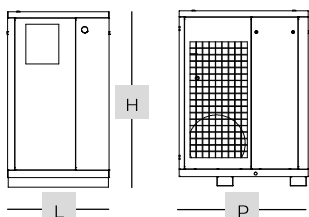

NEW SILVER 61÷76